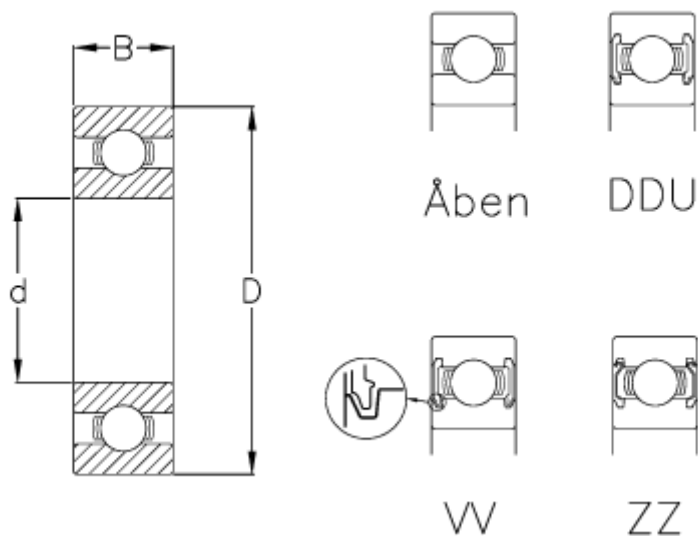

# Data Sheet

Article number: 5701015007116  
Description: NSK Bearing 6902 NR CM-6  
Note: Open w/snap ring

## Measures

= 6902  
 $B = 7$   
 $d = 15$   
 $D = 28$